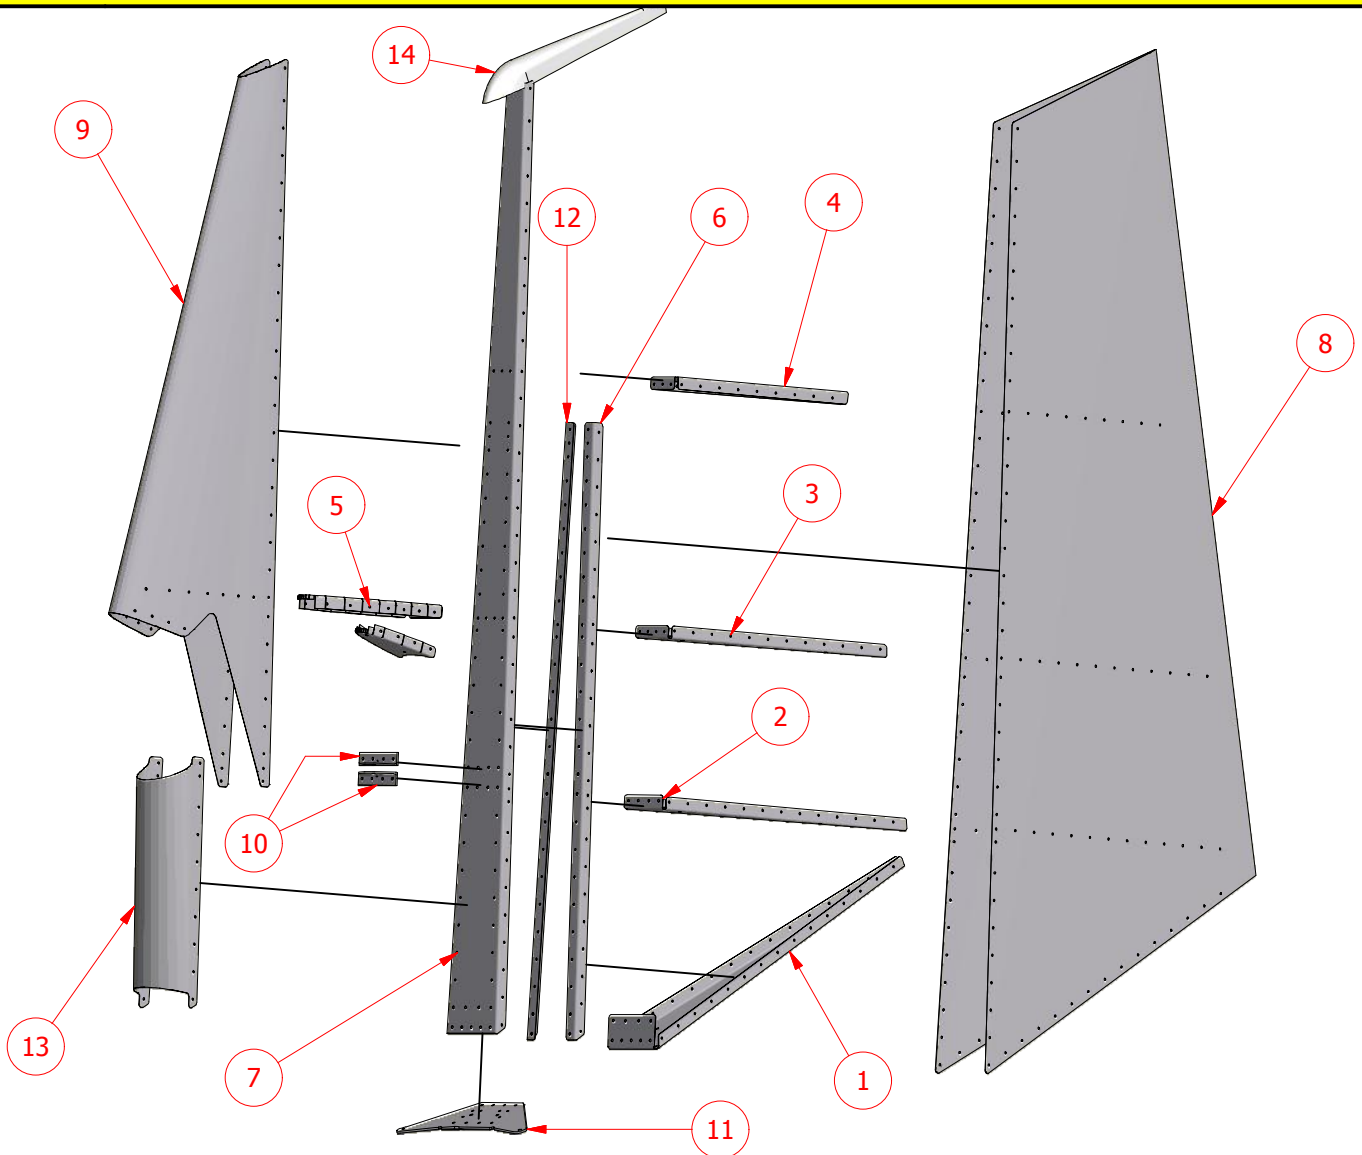

### PART LIST

PART	QTY	S / N	DESCRIPTION
1	1	6-T-4-6	Rudder rib # 1
2	1	6-T-4-7	Rudder rib # 2
3	1	6-T-4-8	Rudder rib # 3
4	1	6-T-4-9	Rudder rib # 4
5	1	6-T-4-1	Rudder nose rib
6	1	6-T-4-5L	Left rudder angular longeron
7	1	6-T-4-4	Vertical tail spar
8	1	6-T-5-2	Rudder skin
9	1	6-T-5-1	Rudder leading edge skin
10	2	6-T-4-3	Rudder upper bearing
11	1	6-T-5-3	Vertical tail horn
12	1	6-T-4-5R	Right rudder angular longeron
13	1	6-T-5-4	Rudder fairing
14	1	6-T-4-2	Rudder tip
16	1	6-T-4-50	Top saddle rib